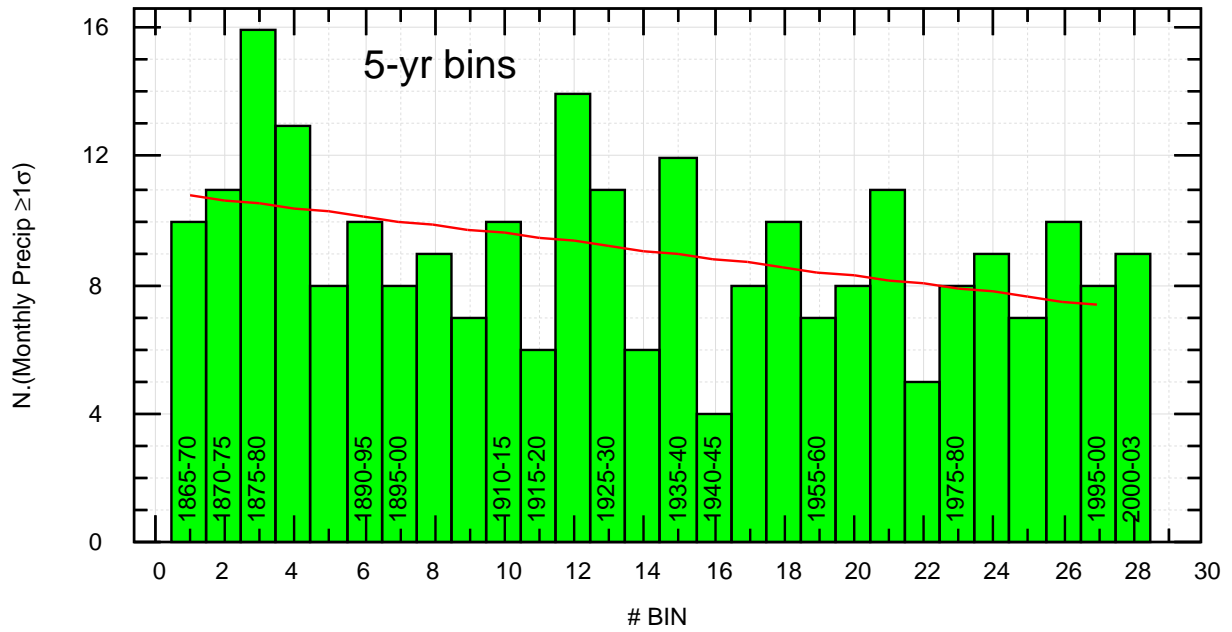

UK Rainfall  $\geq 1\sigma$

Tyn

14/03/20 10:59:23 fz

UK Rainfall  $\geq 2\sigma$

~/noaa/raingb/tyn-bin.bon