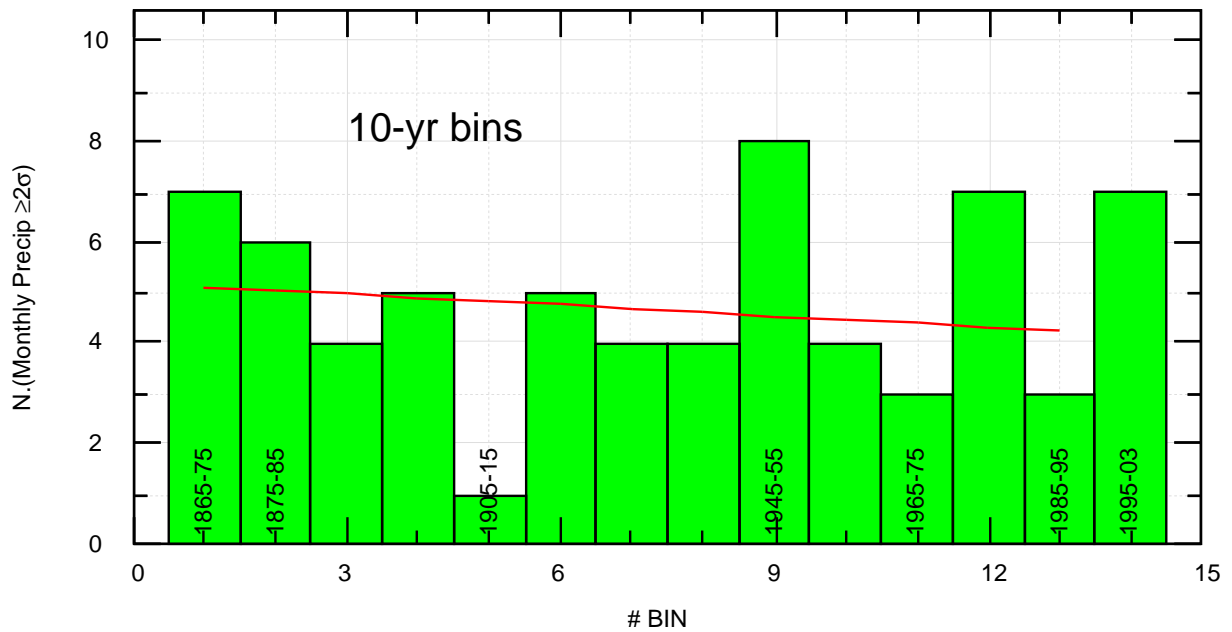

UK Rainfall  $\geq 1\sigma$

Tyn

14/03/20 10:59:23 fz

UK Rainfall  $\geq 2\sigma$

~/noaa/raingb/tyn-bin.bon