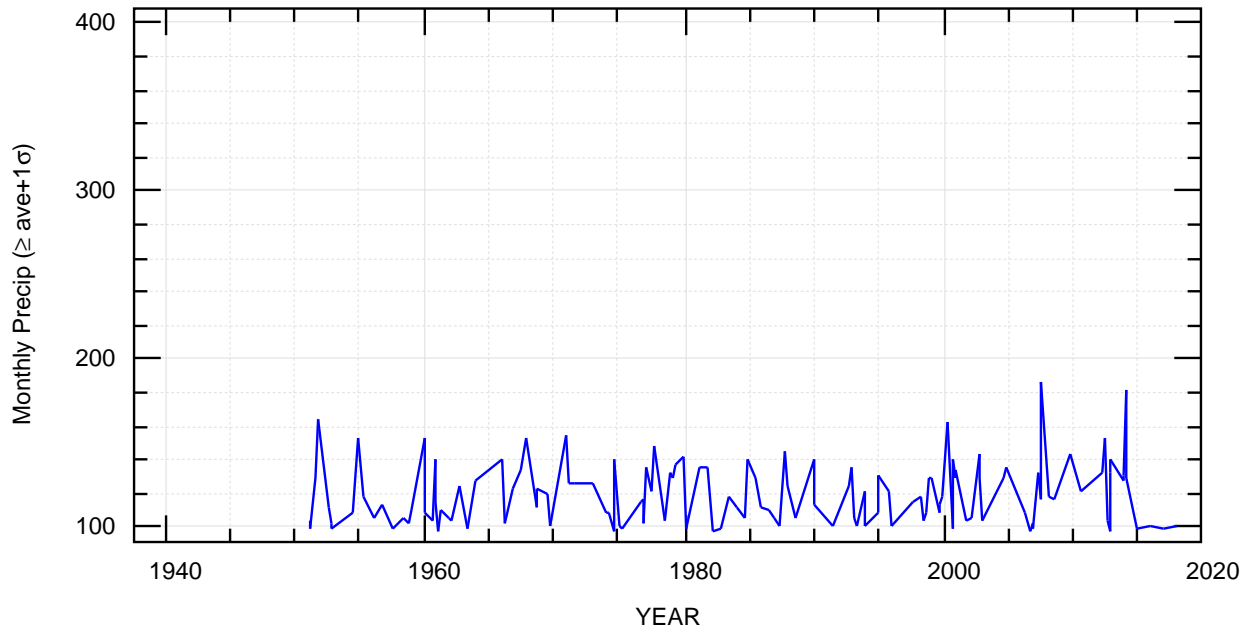

UK Rainfall \geq ave+1 σ

thmn

22/03/20 09:37:53 fz

UK Rainfall \geq ave+2 σ

~/noaa/raingb/exsd.bon