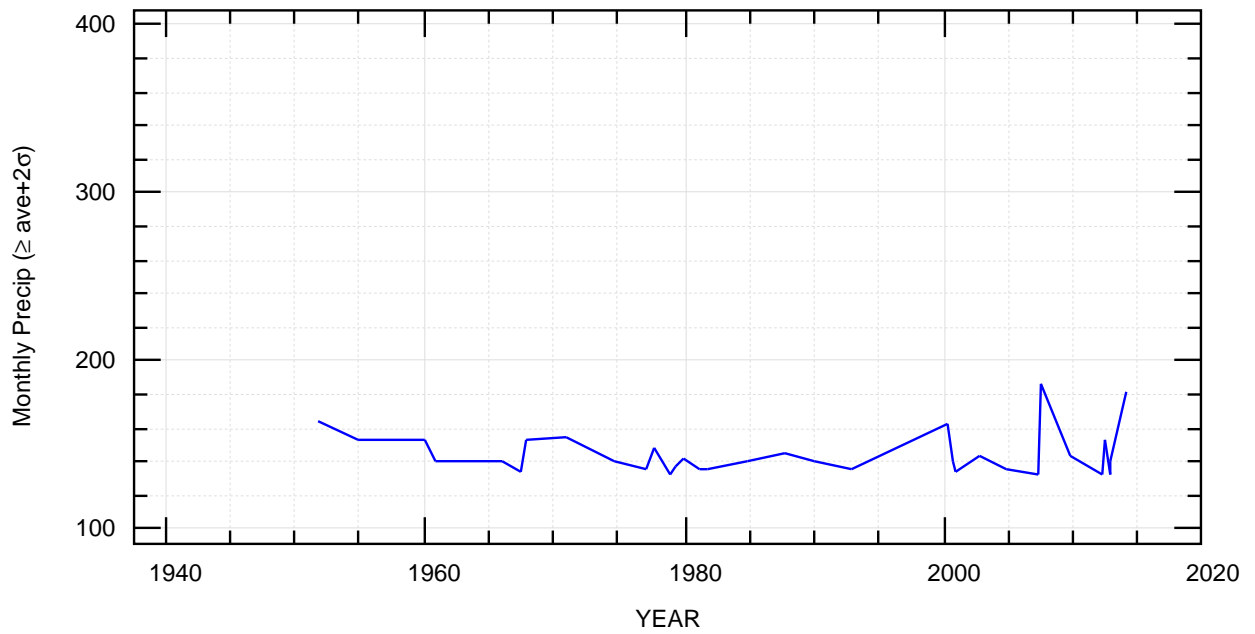

UK Rainfall \geq ave+1 σ

thmn

22/03/20 09:37:53 fz

UK Rainfall \geq ave+2 σ

~/noaa/raingb/exsd.bon