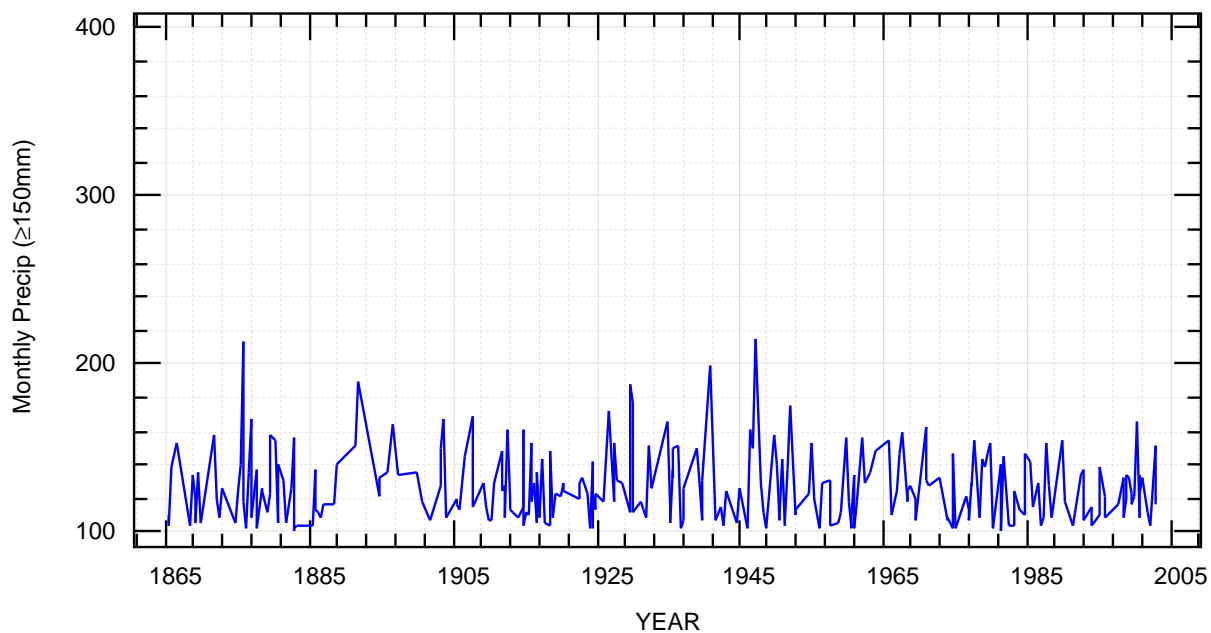

Thm

UK Rainfall \geq ave+1 σ

14/03/20 03:47:00 fz

UK Rainfall \geq ave+2 σ

~/noaa/raingb/exsd.bon