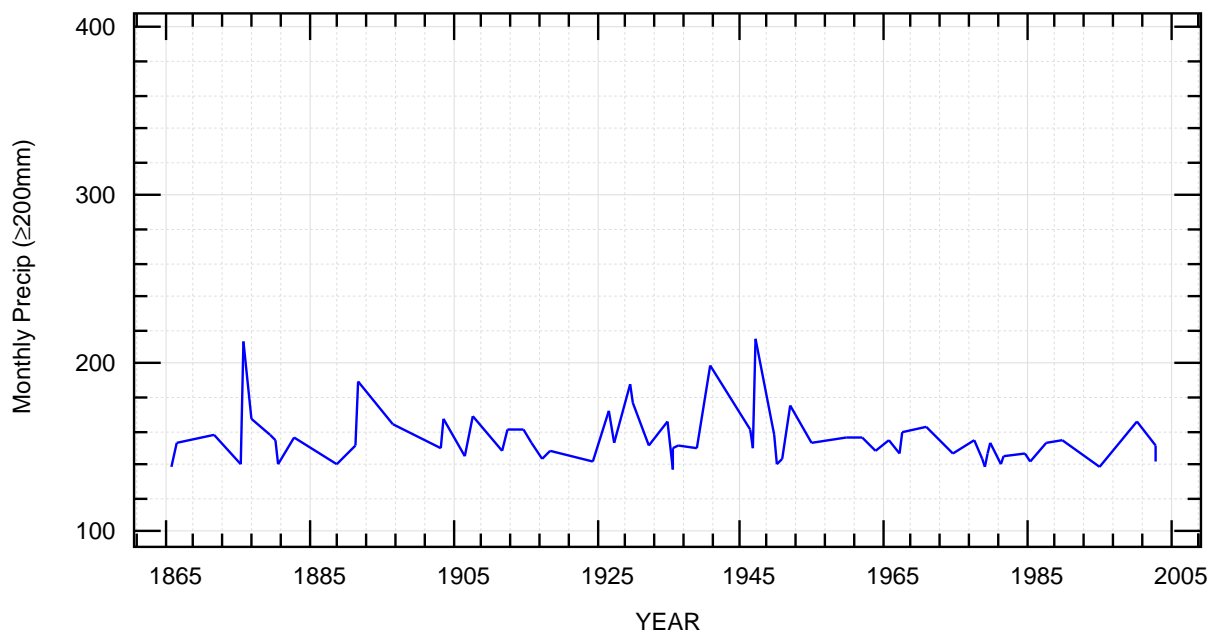

Thm

UK Rainfall \geq ave+1 σ

14/03/20 03:47:00 fz

UK Rainfall \geq ave+2 σ

~/noaa/raingb/exsd.bon