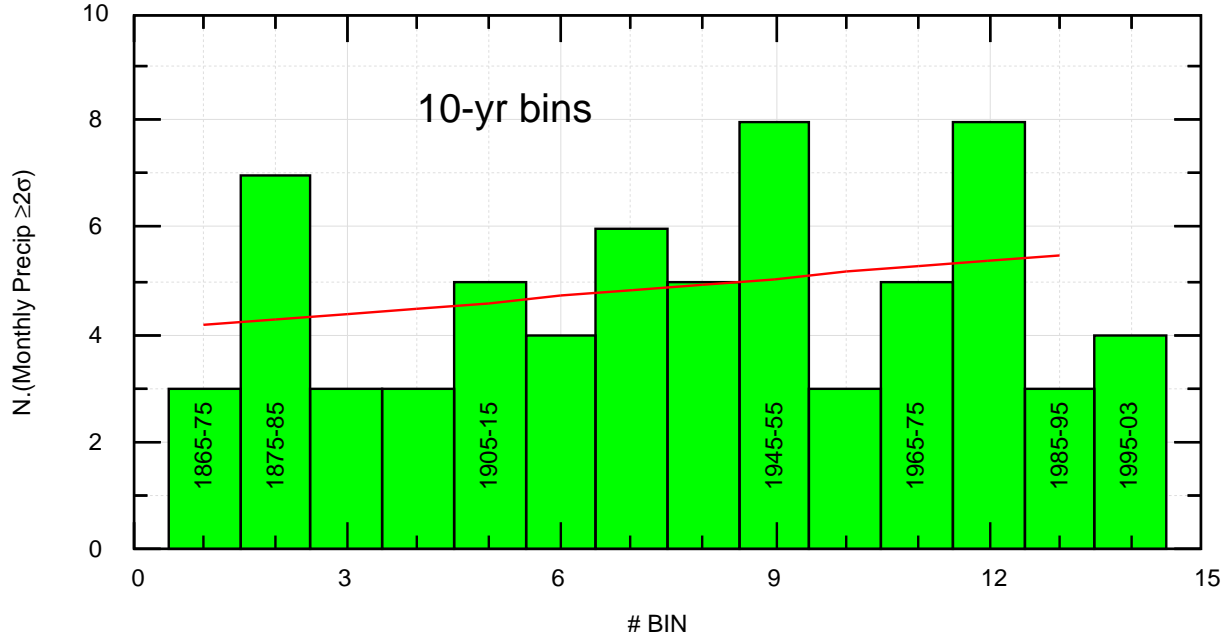

UK Rainfall  $\geq 1\sigma$

Thm

15/03/20 05:13:45 fz

UK Rainfall  $\geq 2\sigma$

~/noaa/raingb/thm-bin.bon