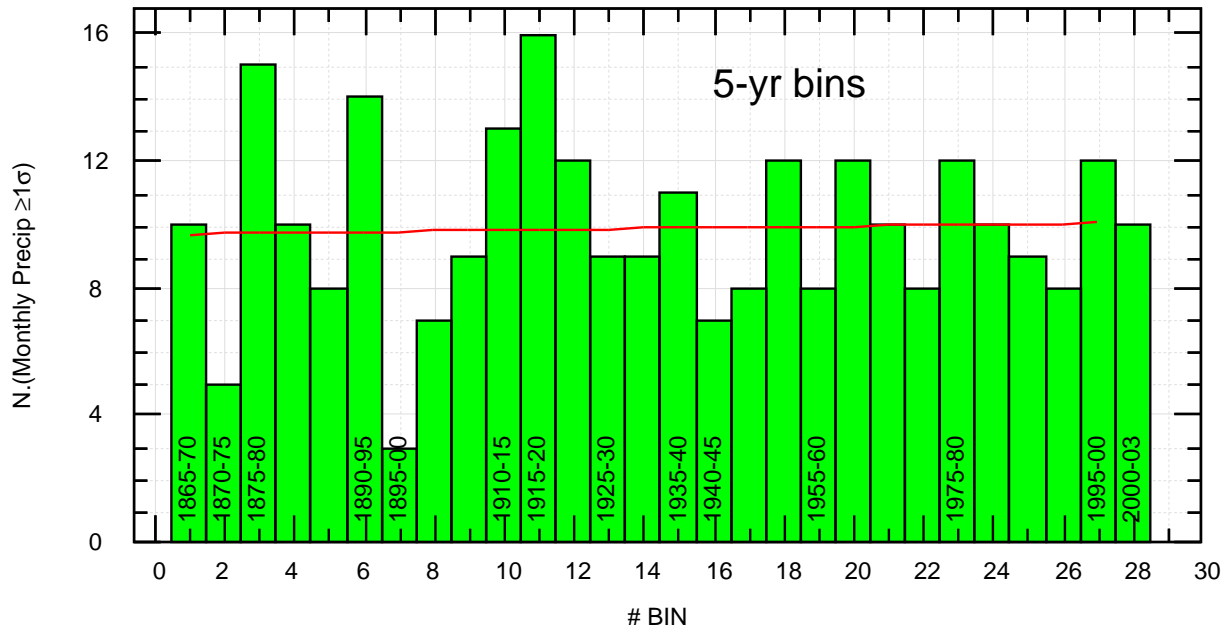

UK Rainfall  $\geq 1\sigma$

Thm

15/03/20 05:13:45 fz

UK Rainfall  $\geq 2\sigma$

~/noaa/raingb/thm-bin.bon