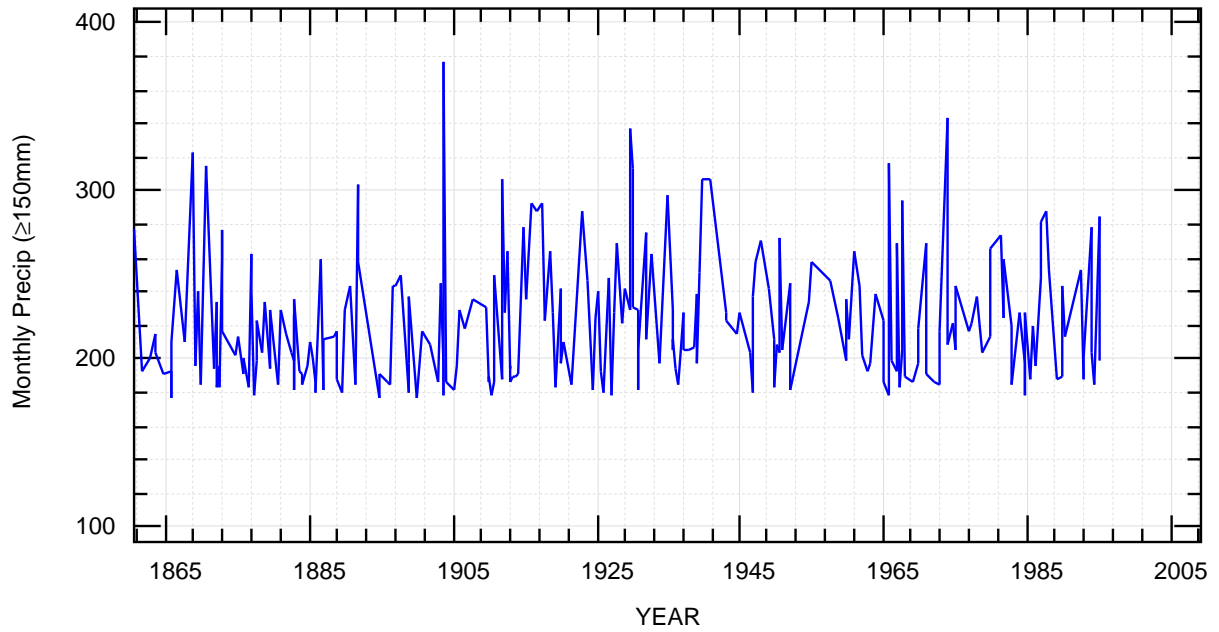

Tef

UK Rainfall \geq ave+1 σ

14/03/20 03:57:08 fz

UK Rainfall \geq ave+2 σ

~/noaa/raingb/exsd.bon