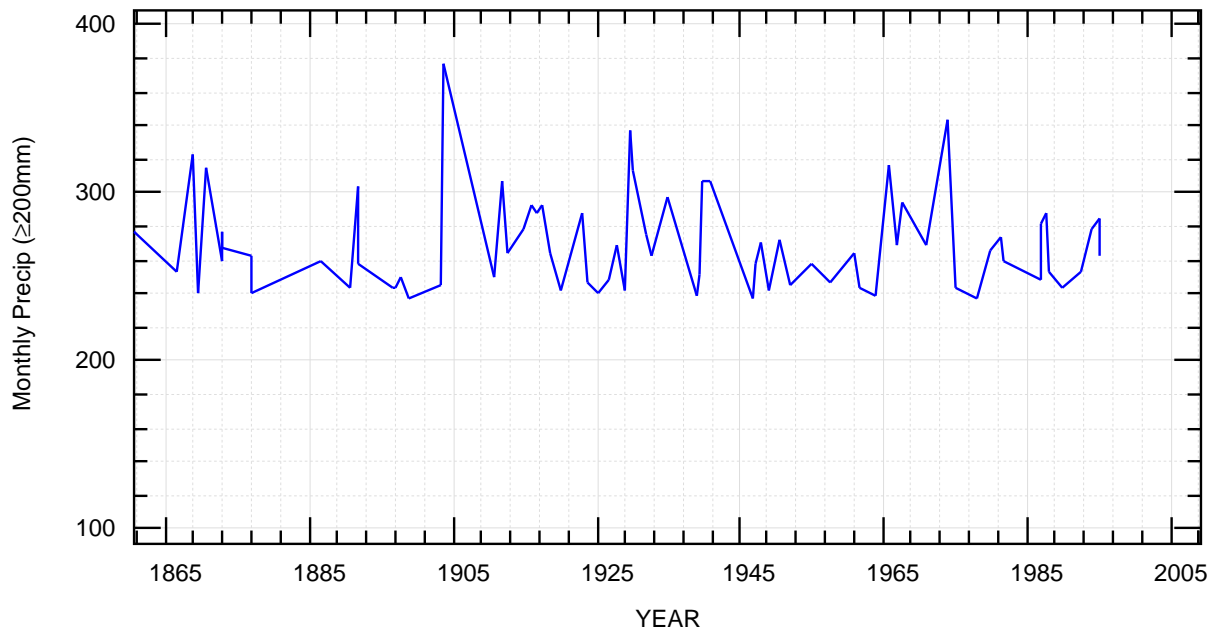

Tef

UK Rainfall \geq ave+1 σ

14/03/20 03:57:08 fz

UK Rainfall \geq ave+2 σ

~/noaa/raingb/exsd.bon