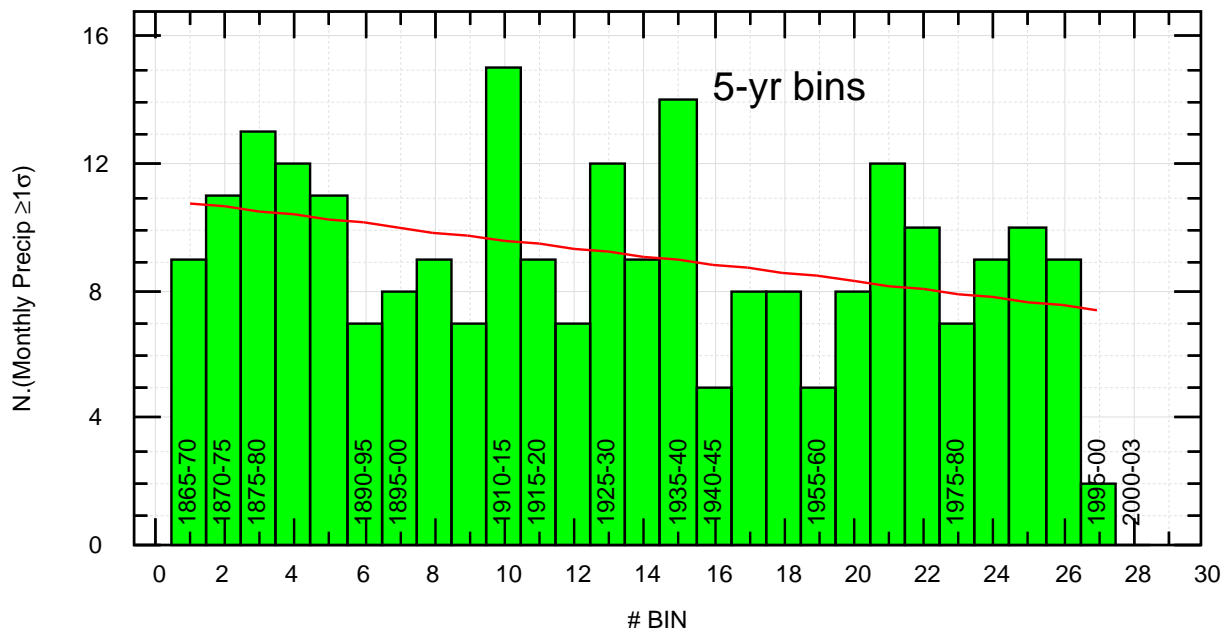

UK Rainfall $\geq 1\sigma$

Tef

16/03/20 01:06:10 fz

UK Rainfall $\geq 2\sigma$

~/noaa/raingb/tef-bin.bon