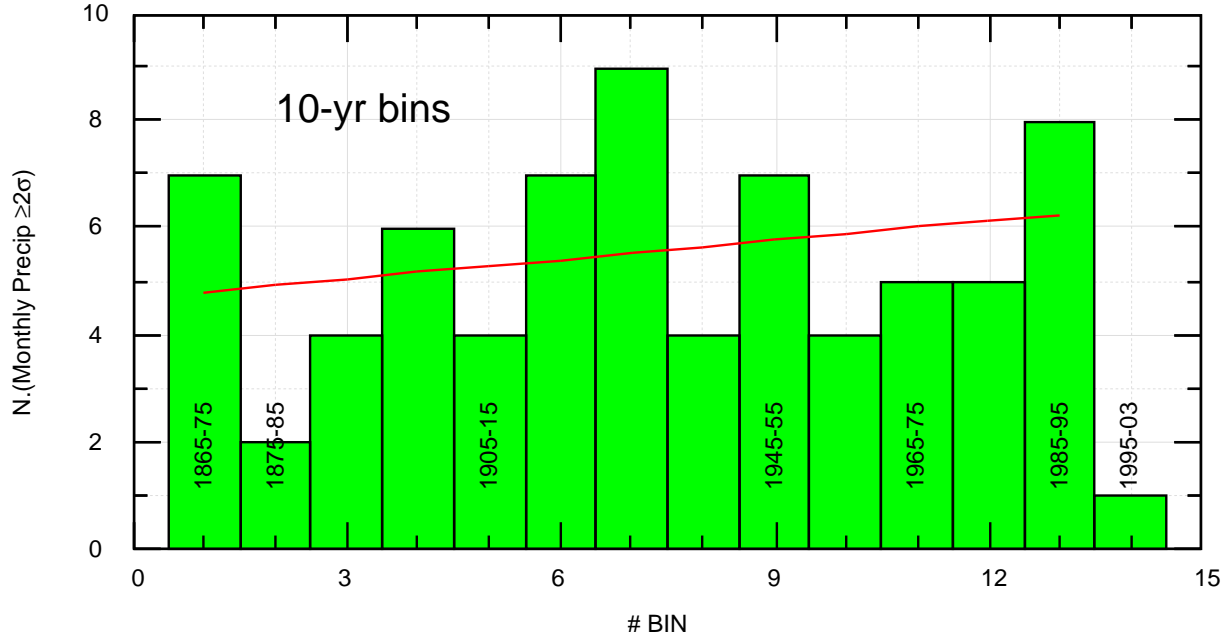

UK Rainfall $\geq 1\sigma$

Tef

16/03/20 01:06:10 fz

UK Rainfall $\geq 2\sigma$

~/noaa/raingb/tef-bin.bon