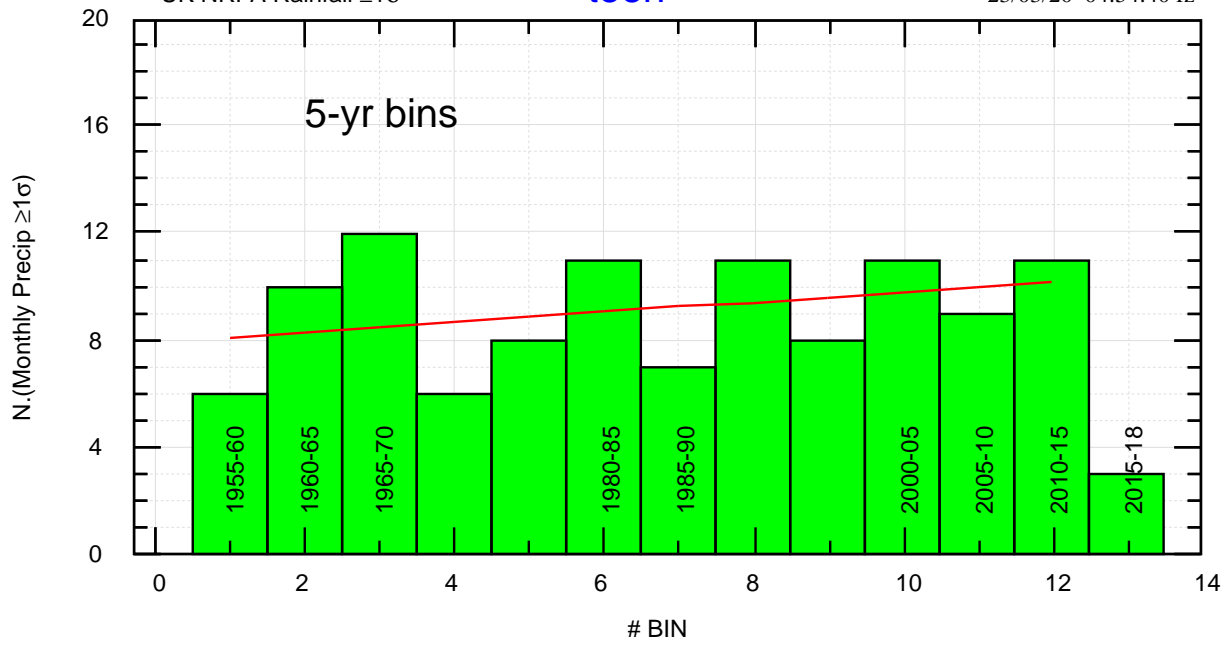

UK NRFA Rainfall $\geq 1\sigma$

teen

23/03/20 04:54:40 fz

UK Rainfall $\geq 2\sigma$

~/noaa/raingb/nrfa/teen-bin.bon