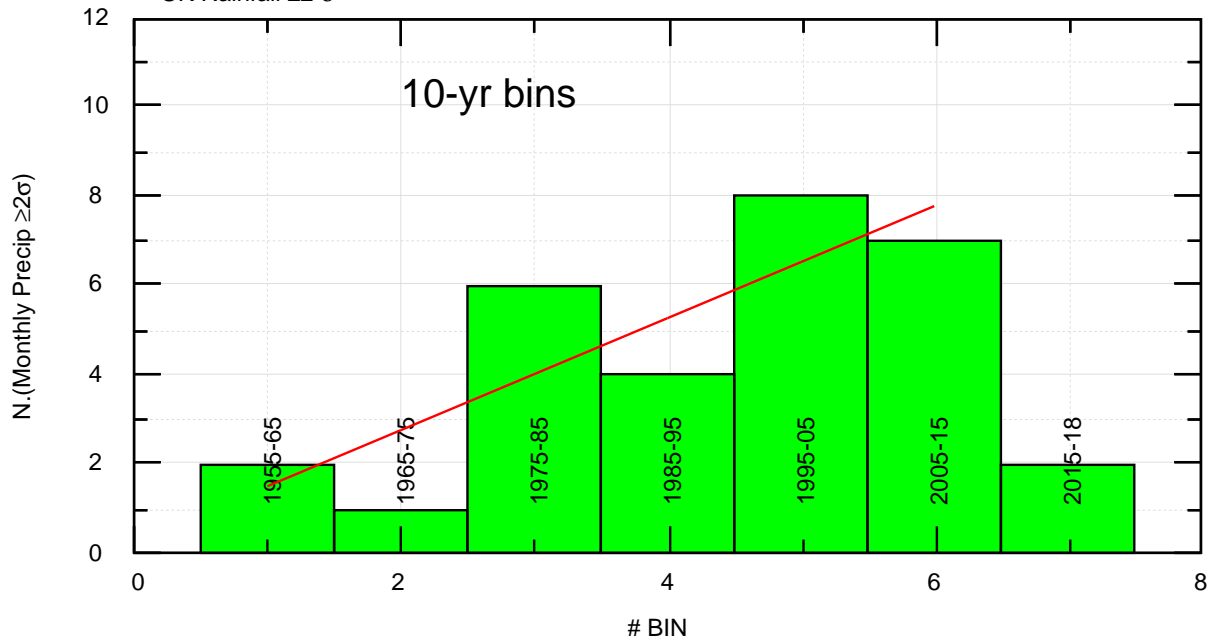

UK NRFA Rainfall $\geq 1\sigma$

teen

23/03/20 04:54:40 fz

UK Rainfall $\geq 2\sigma$

~/noaa/raingb/nrfa/teen-bin.bon