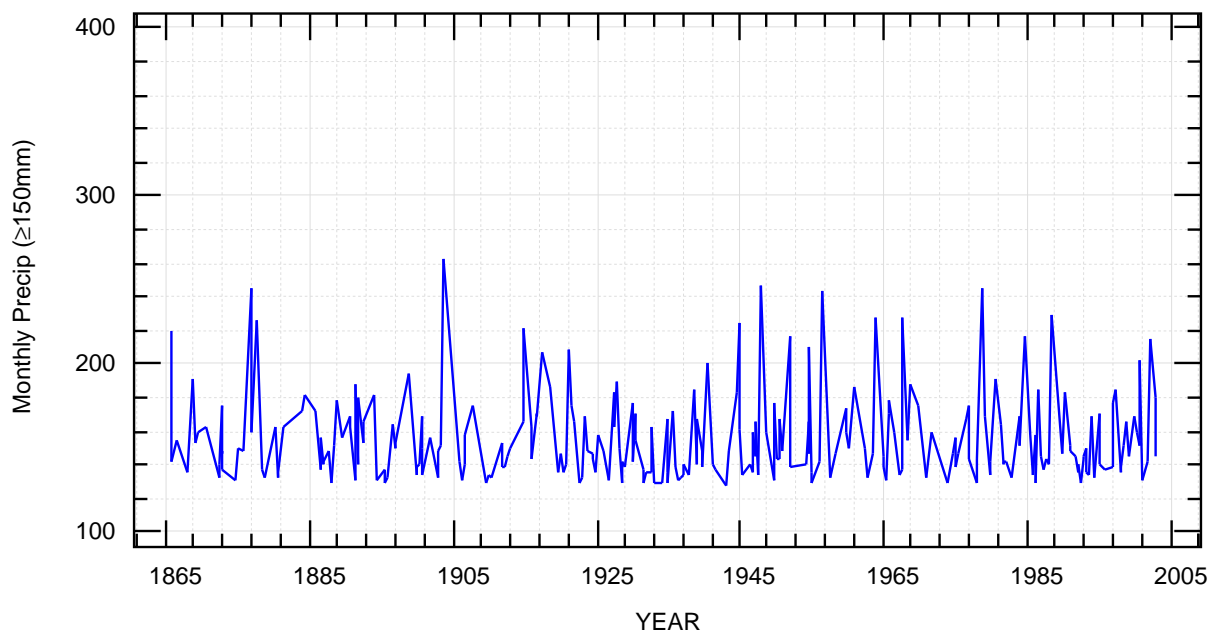

Tee

UK Rainfall \geq ave+1 σ

14/03/20 03:40:09 fz

UK Rainfall \geq ave+2 σ

~/noaa/raingb/exsd.bon