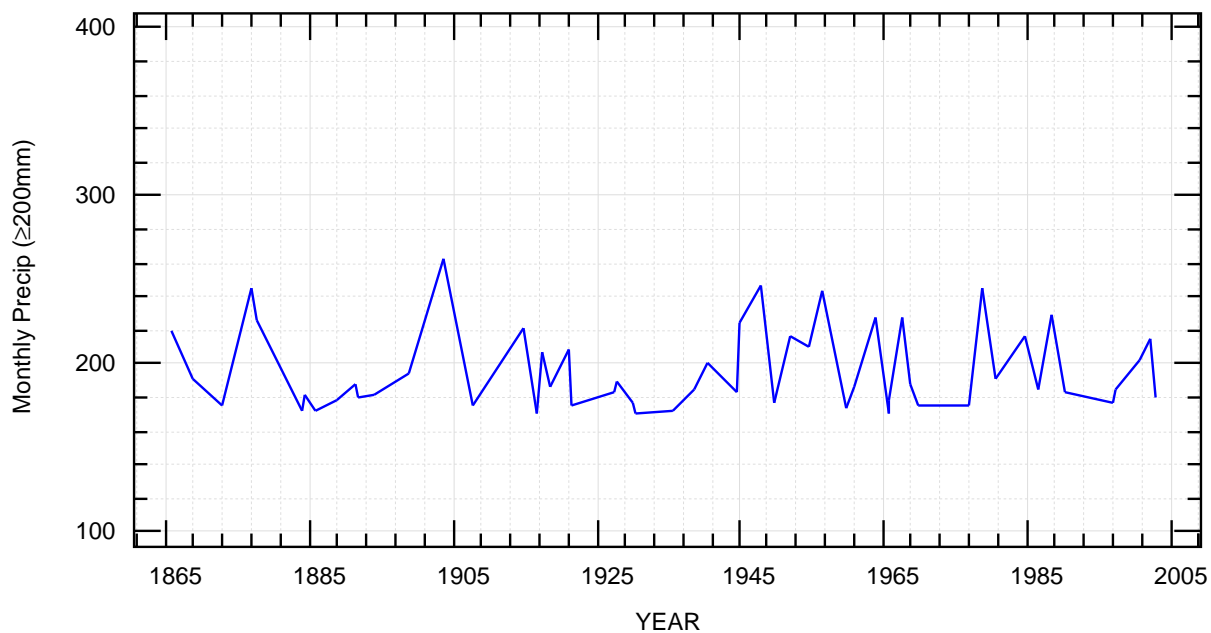

Tee

UK Rainfall \geq ave+1 σ

14/03/20 03:40:09 fz

UK Rainfall \geq ave+2 σ

~/noaa/raingb/exsd.bon