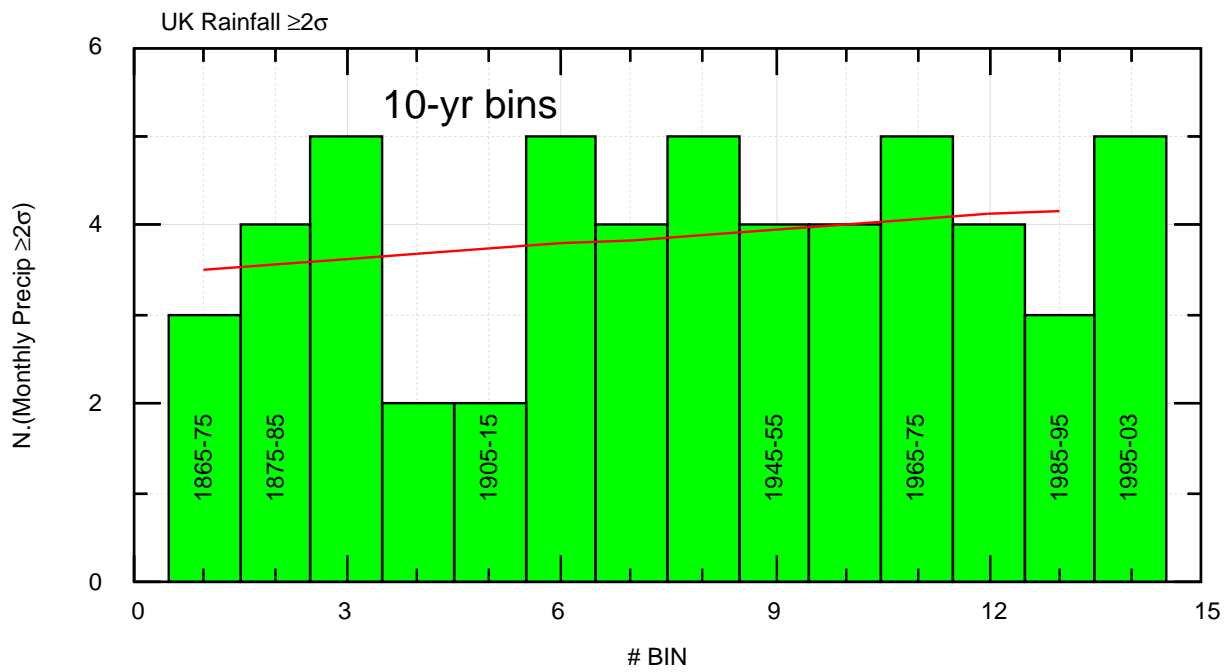

UK Rainfall  $\geq 1\sigma$

Tee

14/03/20 16:02:26 fz

~/noaa/raingb/tee-bin.bon