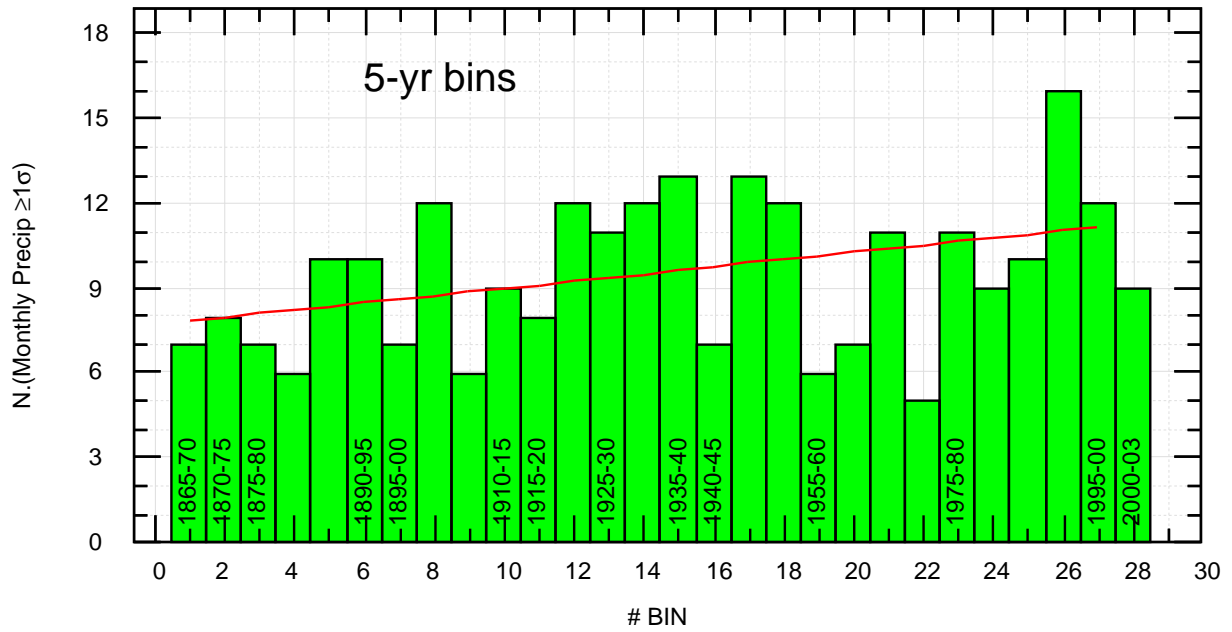

UK Rainfall  $\geq 1\sigma$

Tee

14/03/20 16:02:26 fz

~/noaa/raingb/tee-bin.bon