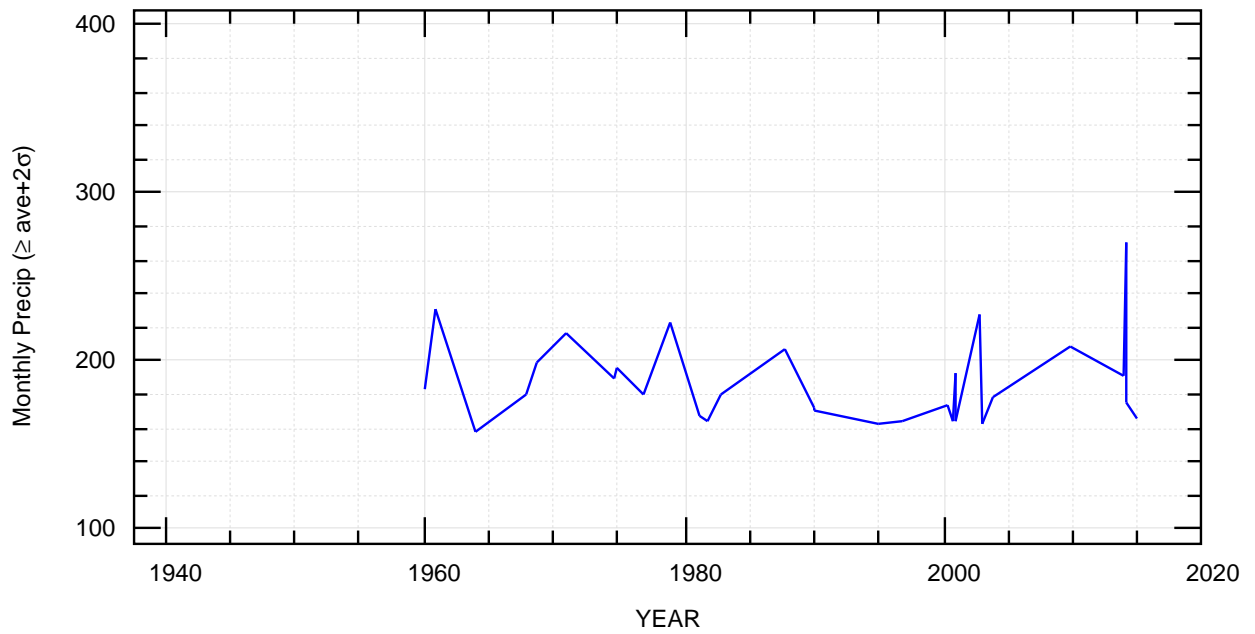

UK Rainfall \geq ave+1 σ

ichn

22/03/20 09:47:42 fz

UK Rainfall \geq ave+2 σ

~/noaa/raingb/exsd.bon