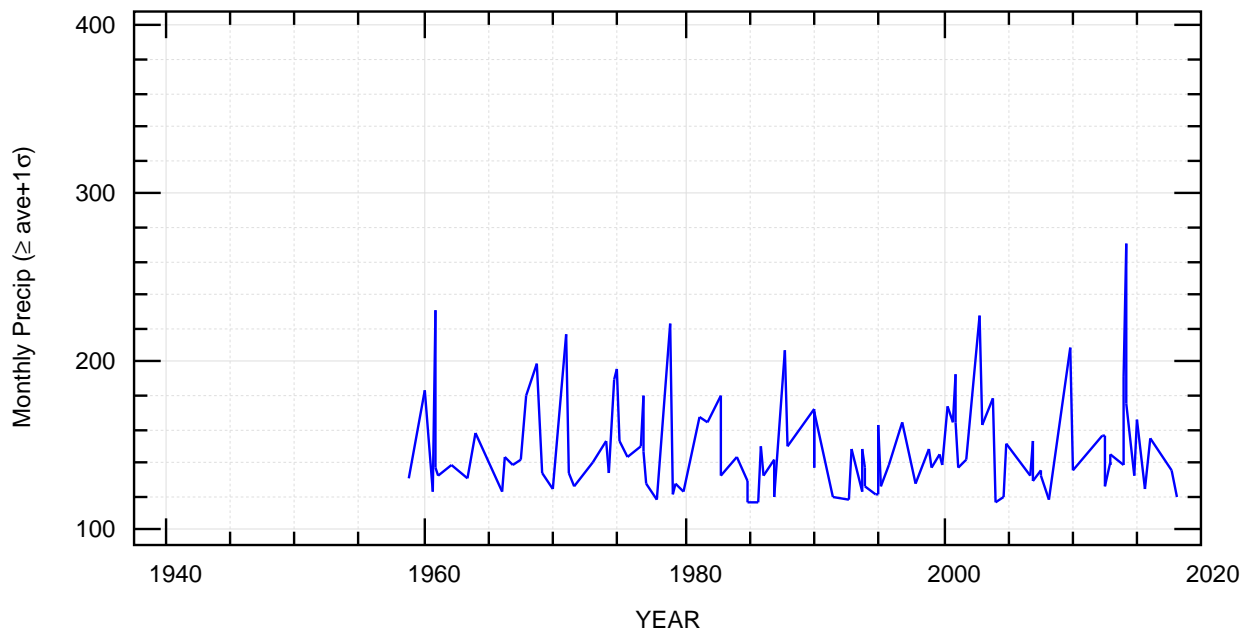

UK Rainfall \geq ave+1 σ

ichn

22/03/20 09:47:42 fz

UK Rainfall \geq ave+2 σ

~/noaa/raingb/exsd.bon