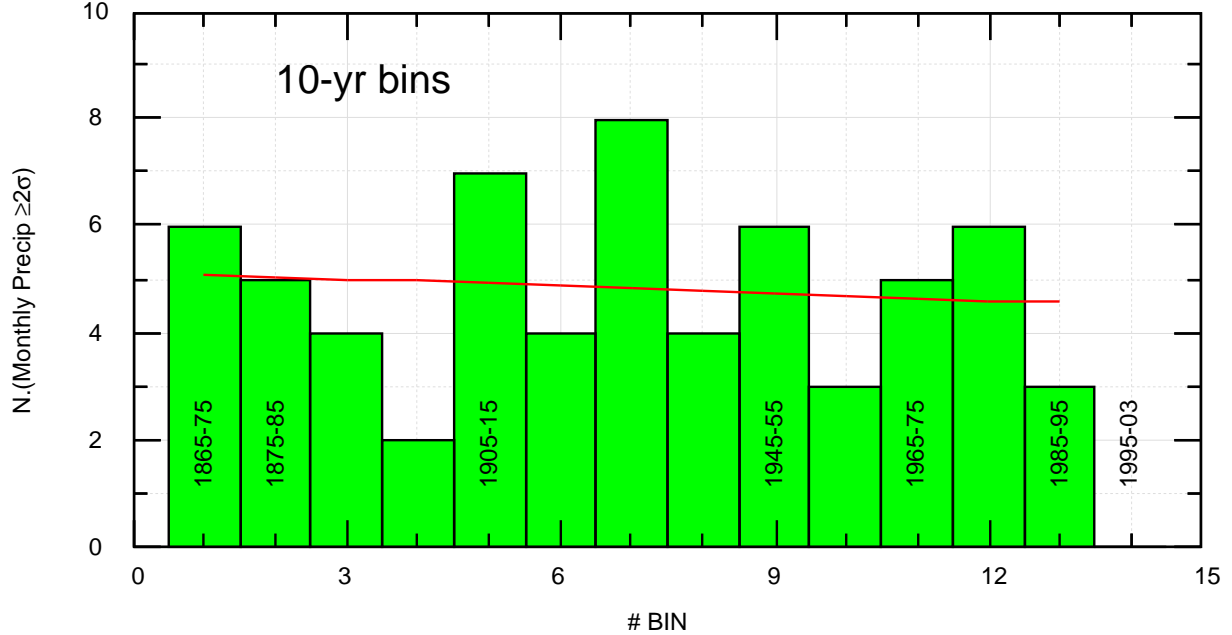

UK Rainfall  $\geq 1\sigma$

lch

15/03/20 16:14:26 fz

UK Rainfall  $\geq 2\sigma$

~/noaa/raingb/lch-bin.bon