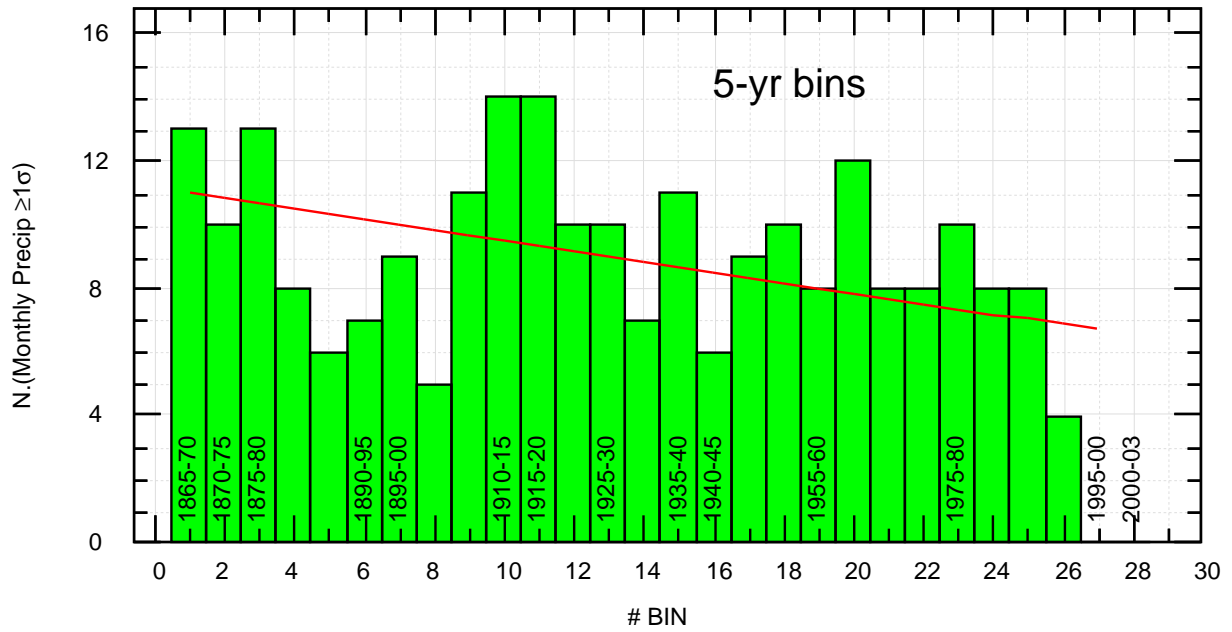

UK Rainfall  $\geq 1\sigma$

lch

15/03/20 16:14:26 fz

UK Rainfall  $\geq 2\sigma$

~/noaa/raingb/lch-bin.bon