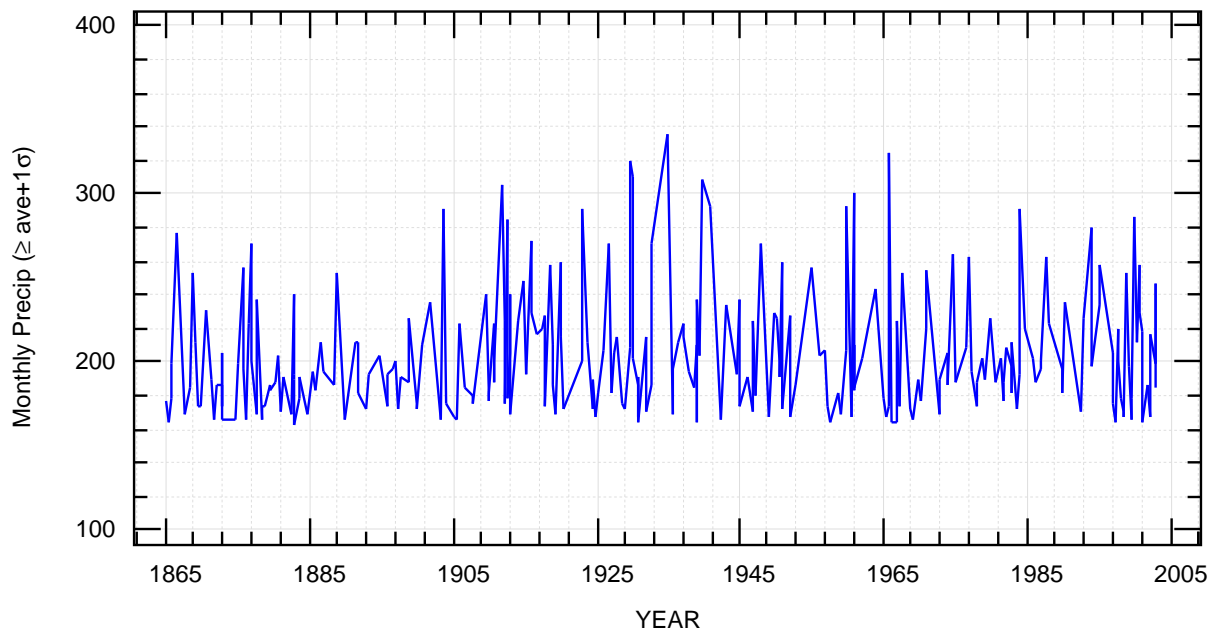

UK Rainfall \geq ave+1 σ

Exe

17/03/20 05:22:28 fz

UK Rainfall \geq ave+2 σ

~/noaa/raingb/exsd.bon