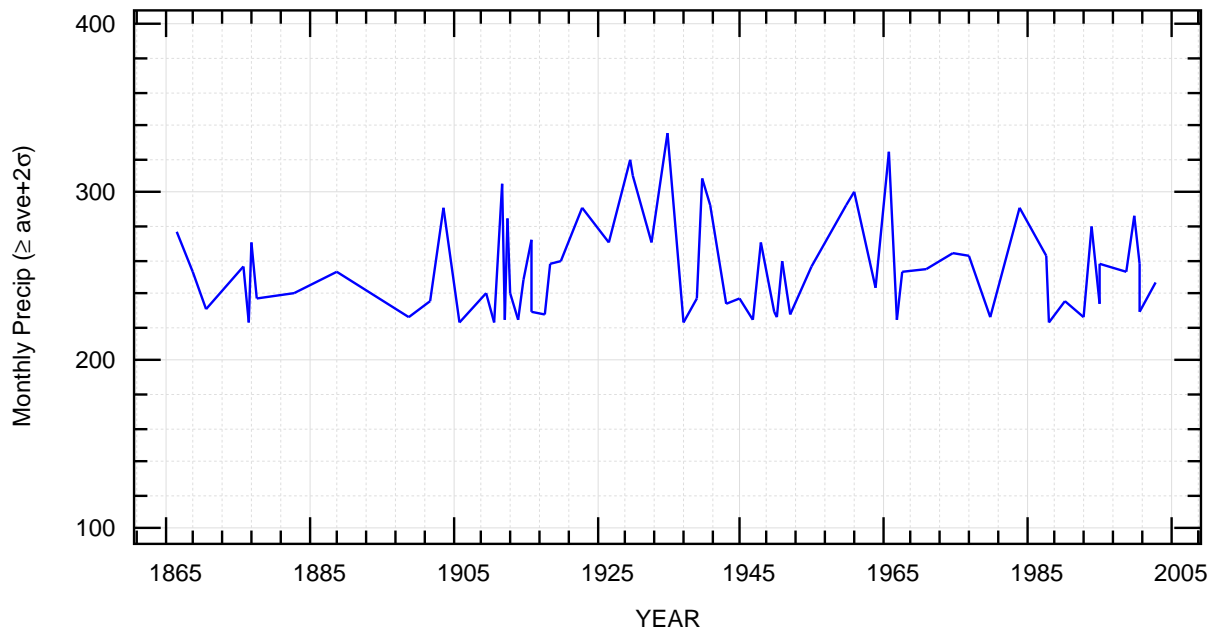

UK Rainfall \geq ave+1 σ

Exe

17/03/20 05:22:28 fz

UK Rainfall \geq ave+2 σ

~/noaa/raingb/exsd.bon