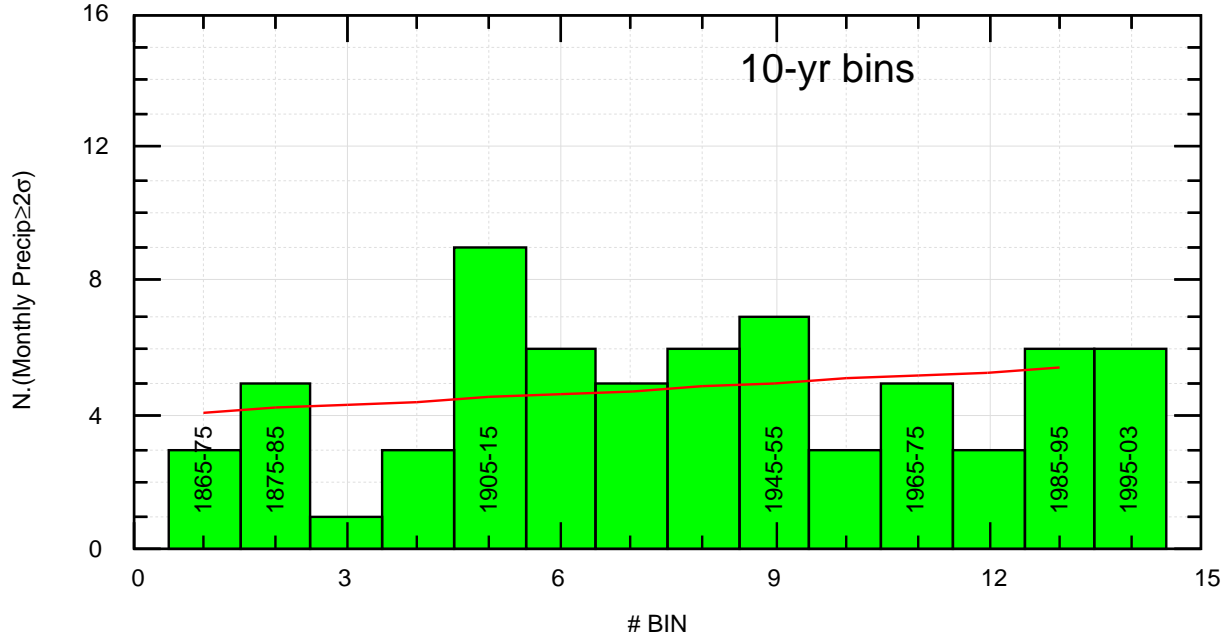

UK Rainfall $\geq 1\sigma$

Exe

14/03/20 05:36:08 fz

UK Rainfall $\geq 2\sigma$

~/noaa/raingb/exe-bin.bon