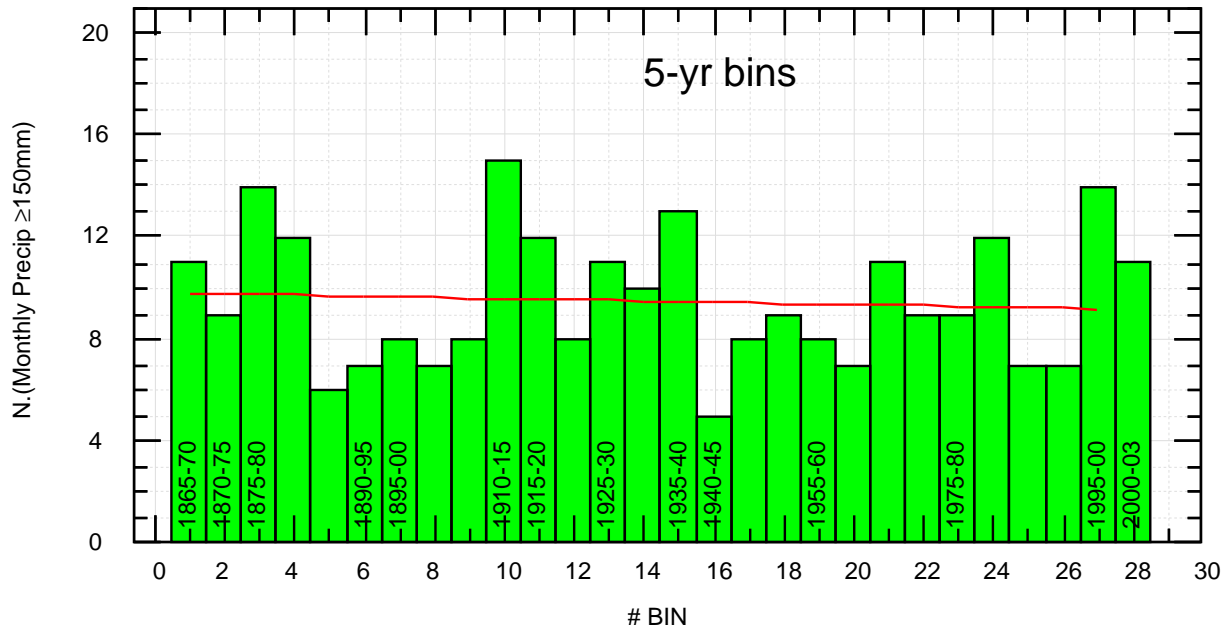

UK Rainfall $\geq 1\sigma$

Exe

14/03/20 05:36:08 fz

UK Rainfall $\geq 2\sigma$

~/noaa/raingb/exe-bin.bon