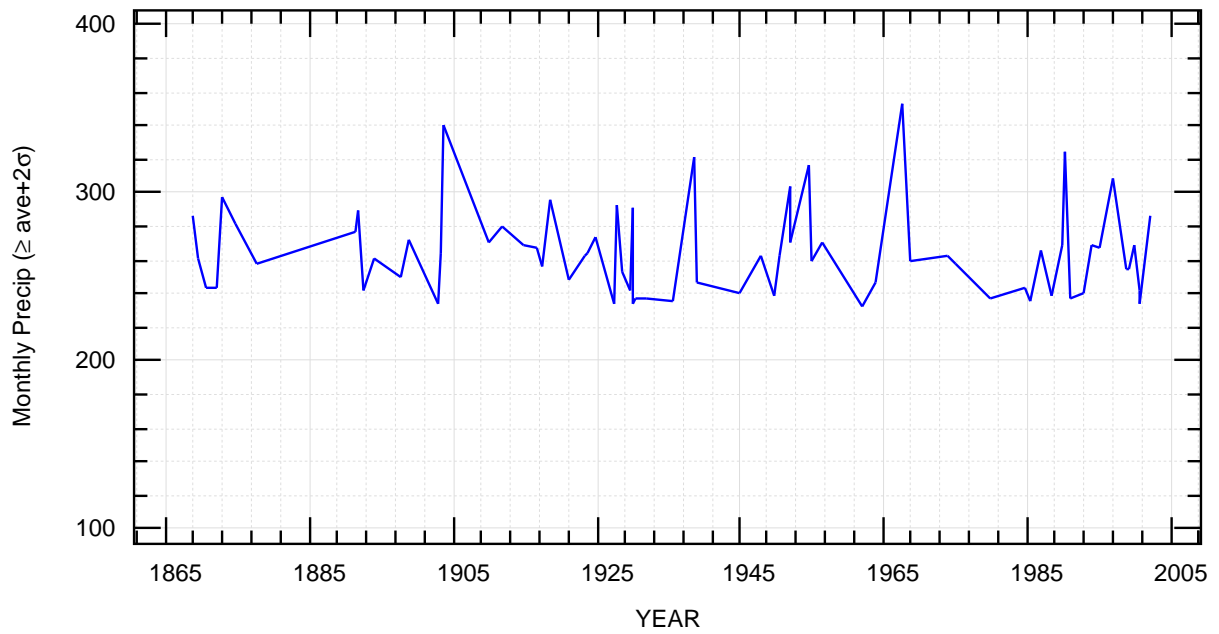

UK Rainfall \geq ave+1 σ

Ed2

17/03/20 05:28:03 fz

UK Rainfall \geq ave+2 σ

~/noaa/raingb/exsd.bon