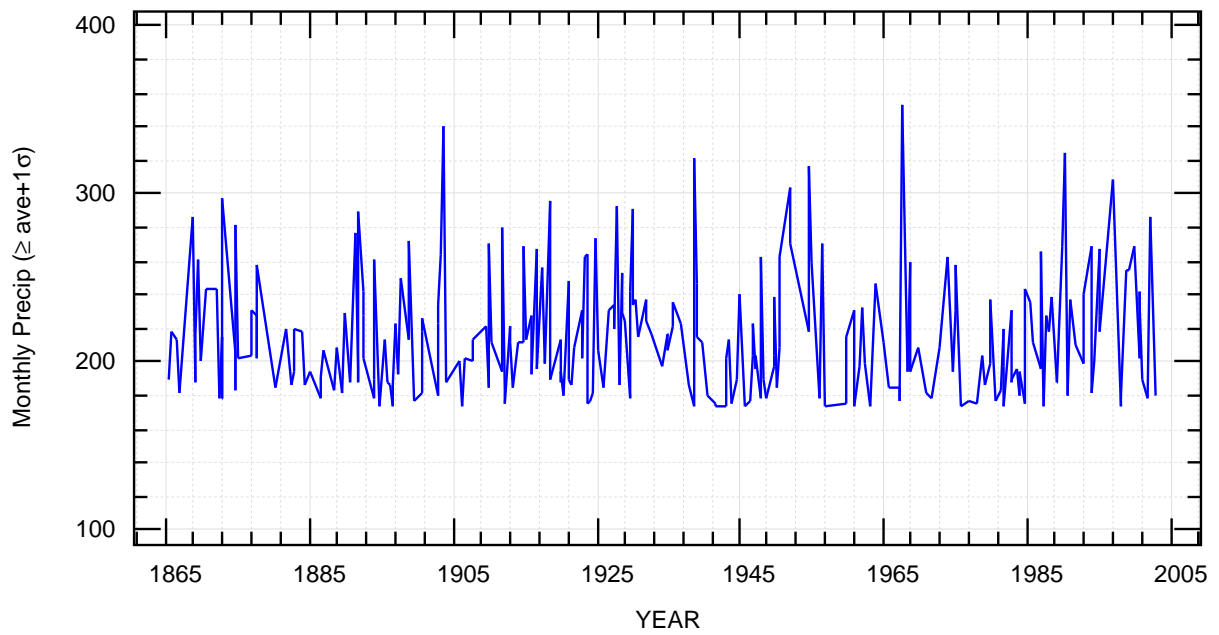

UK Rainfall \geq ave+1 σ

Ed2

17/03/20 05:28:03 fz

UK Rainfall \geq ave+2 σ

~/noaa/raingb/exsd.bon