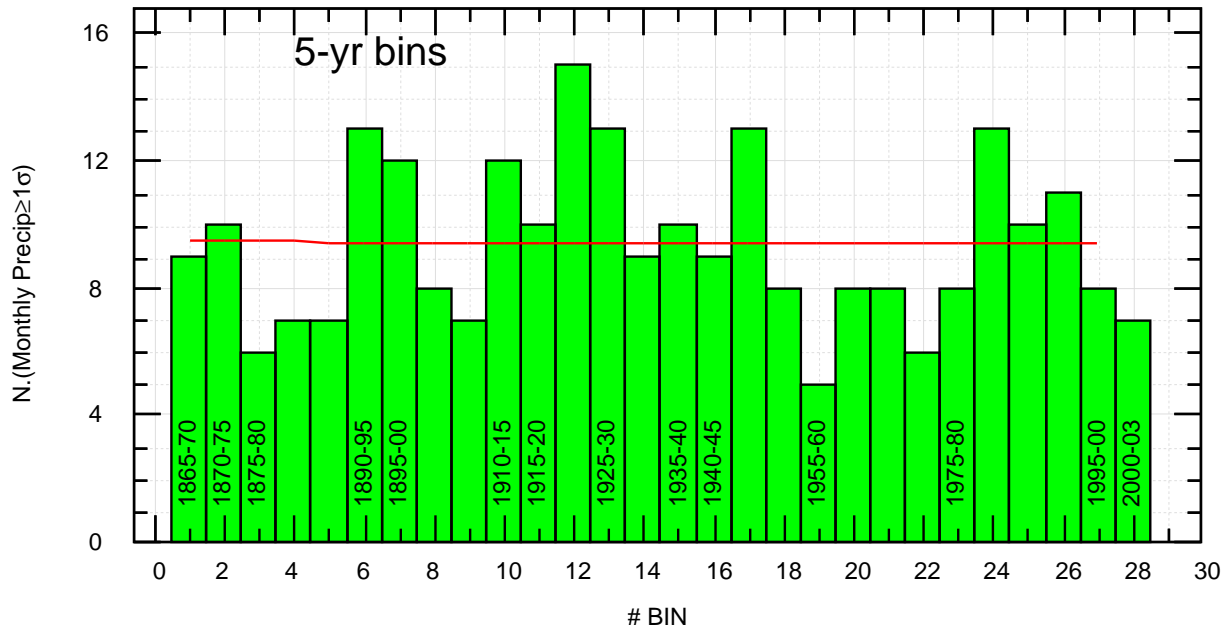

UK Rainfall $\geq 1\sigma$

Ed2

14/03/20 10:36:21 fz

UK Rainfall $\geq 2\sigma$

~/noaa/raingb/ed2-bin.bon