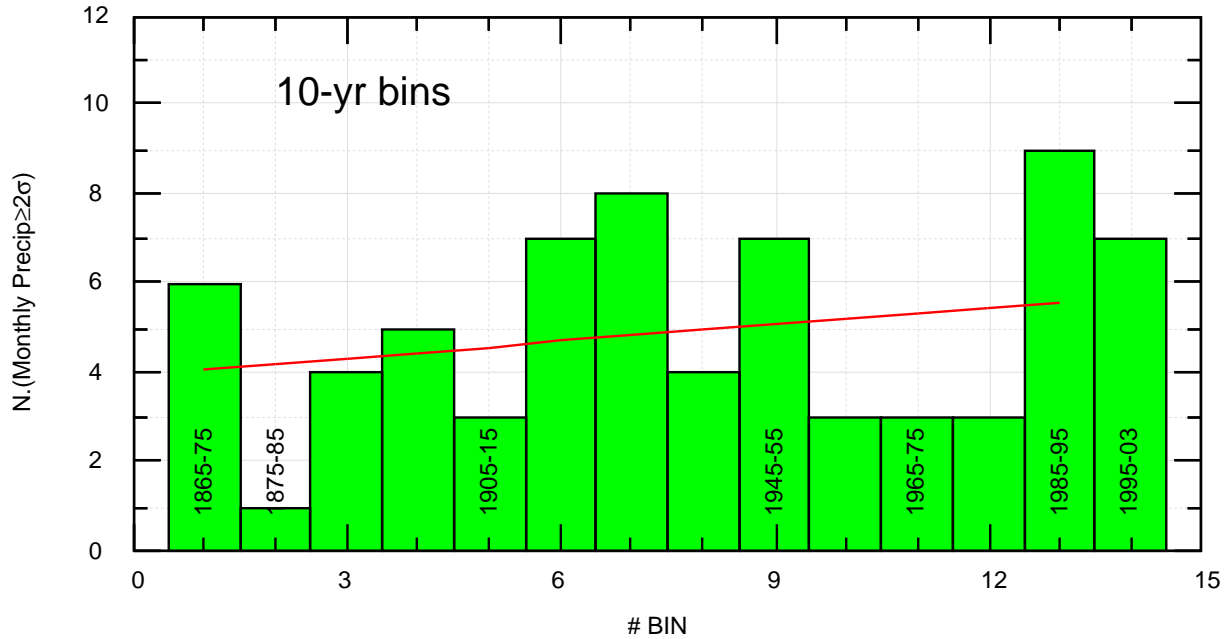

UK Rainfall $\geq 1\sigma$

Ed2

14/03/20 10:36:21 fz

UK Rainfall $\geq 2\sigma$

~/noaa/raingb/ed2-bin.bon