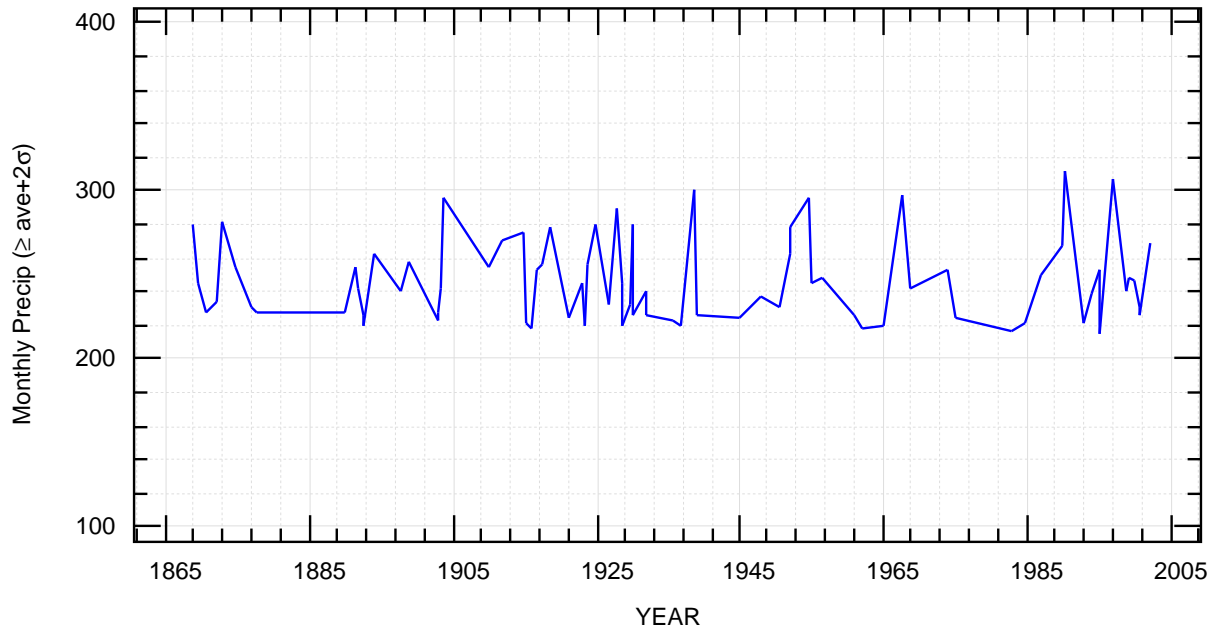

UK Rainfall \geq ave+1 σ

Ed1

17/03/20 05:25:35 fz

UK Rainfall \geq ave+2 σ

~/noaa/raingb/exsd.bon