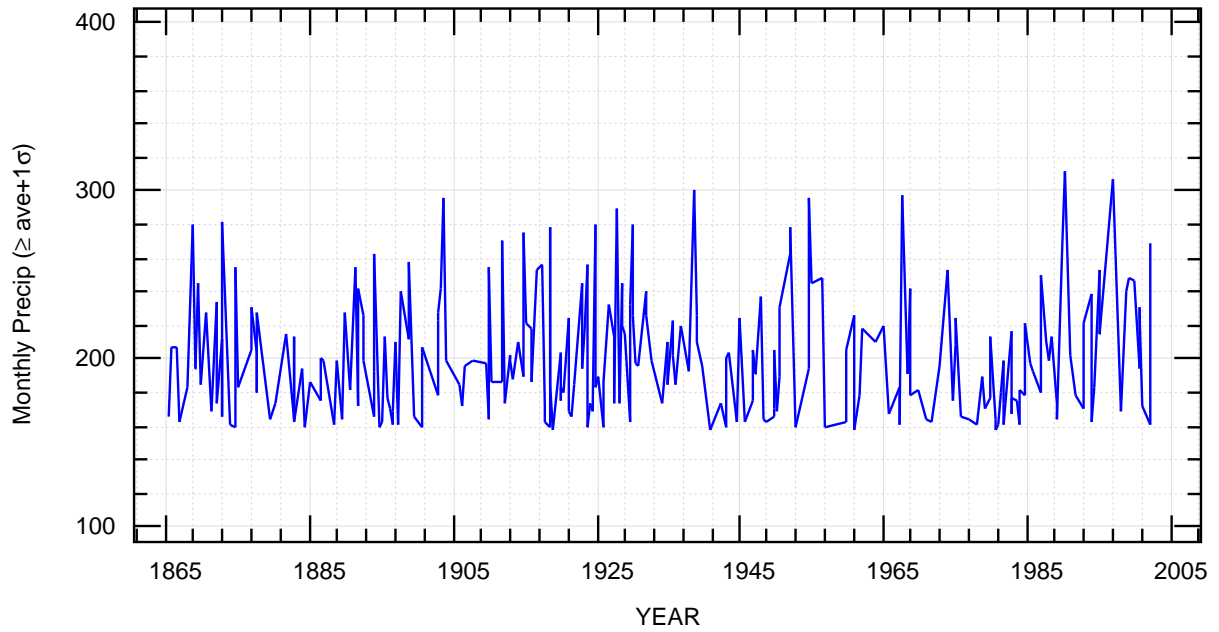

UK Rainfall \geq ave+1 σ

Ed1

17/03/20 05:25:35 fz

UK Rainfall \geq ave+2 σ

~/noaa/raingb/exsd.bon