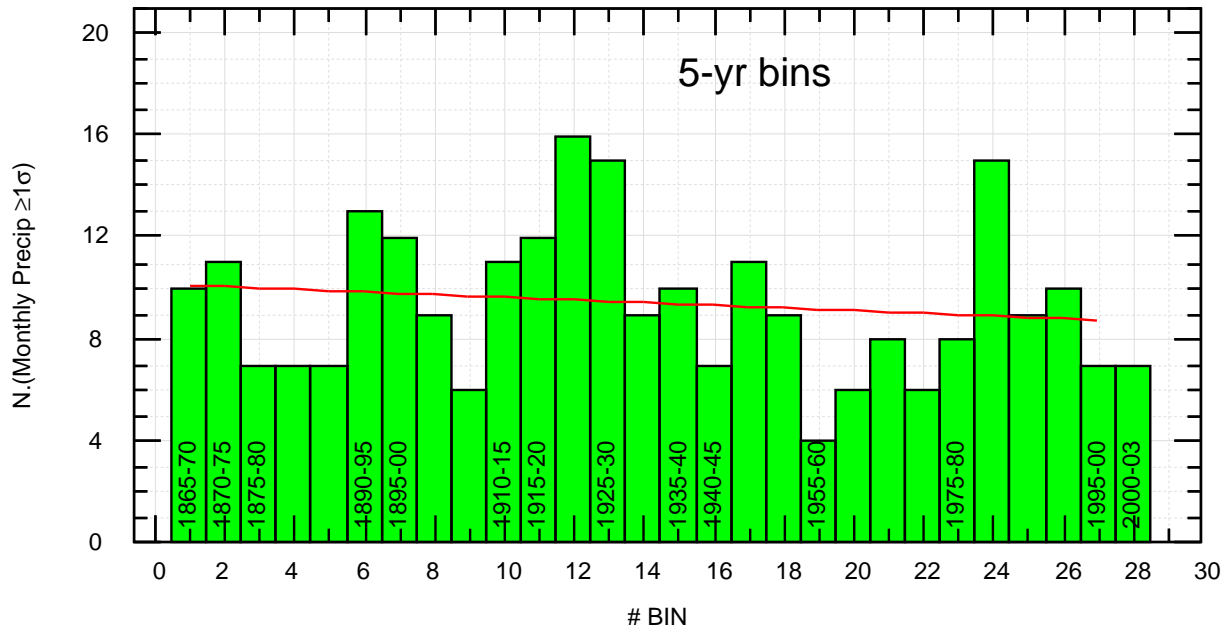

UK Rainfall  $\geq 1\sigma$

Ed1

14/03/20 05:56:05 fz

UK Rainfall  $\geq 2\sigma$

~/noaa/raingb/ed1-bin.bon