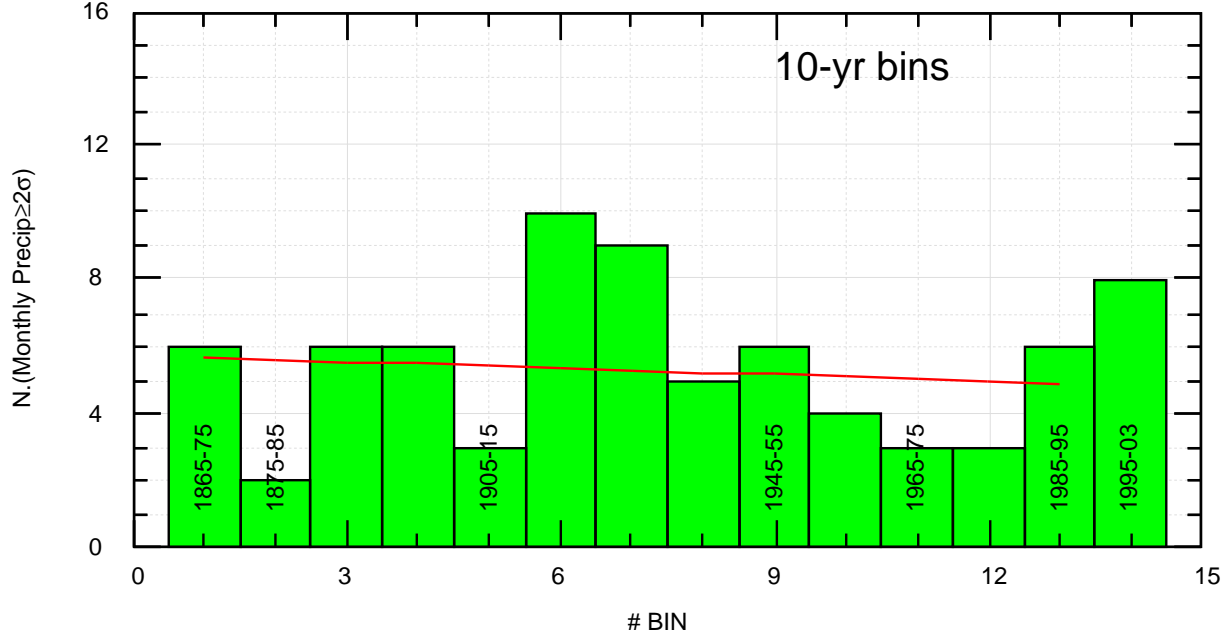

UK Rainfall  $\geq 1\sigma$

Ed1

14/03/20 05:56:05 fz

UK Rainfall  $\geq 2\sigma$

~/noaa/raingb/ed1-bin.bon