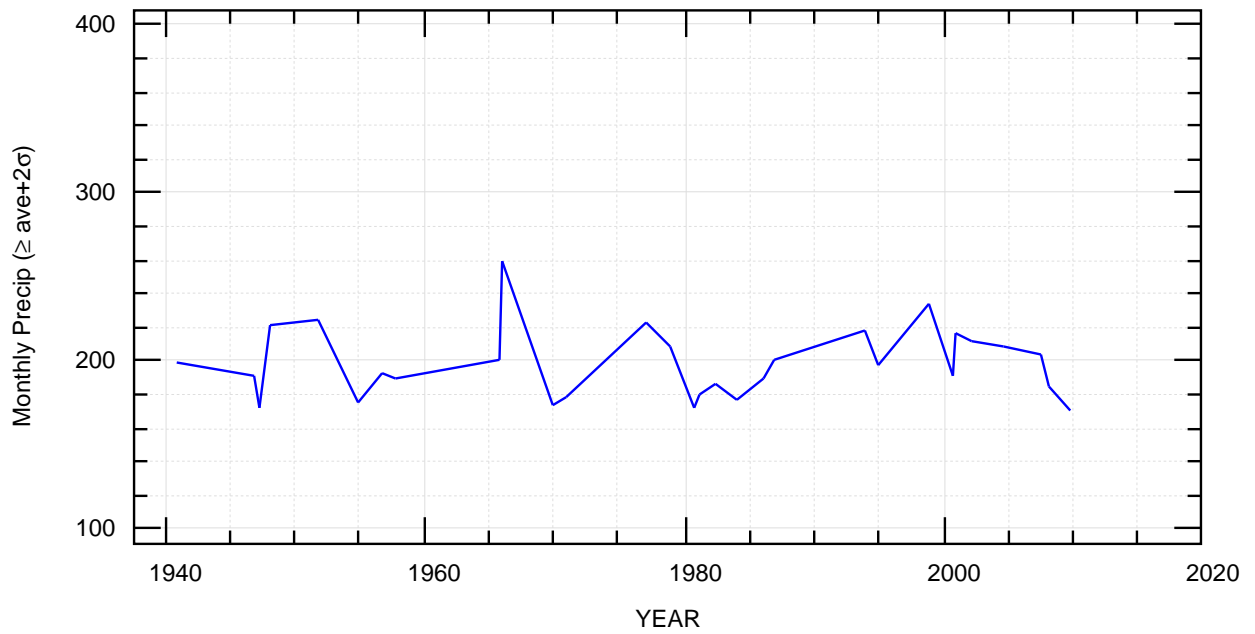

UK Rainfall \geq ave+1 σ

dern

22/03/20 14:53:45 fz

UK Rainfall \geq ave+2 σ

~/noaa/raingb/exsd.bon