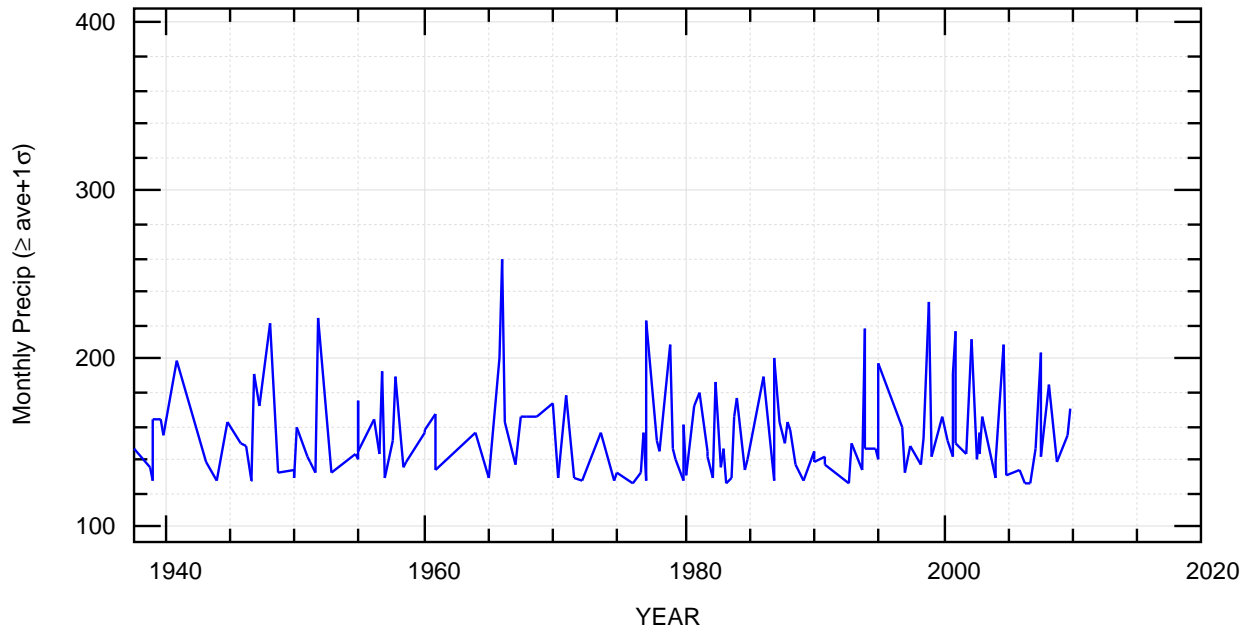

UK Rainfall \geq ave+1 σ

dern

22/03/20 14:53:45 fz

UK Rainfall \geq ave+2 σ

~/noaa/raingb/exsd.bon