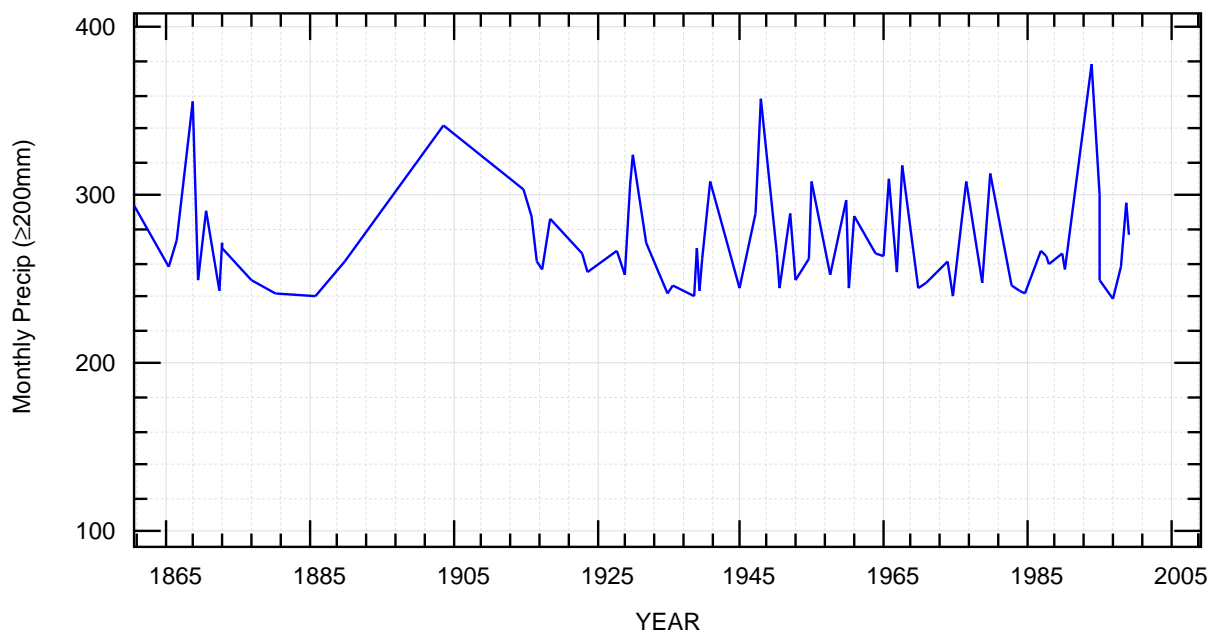

Dee

UK Rainfall \geq ave+1 σ

14/03/20 03:58:21 fz

UK Rainfall \geq ave+2 σ

~/noaa/raingb/exsd.bon