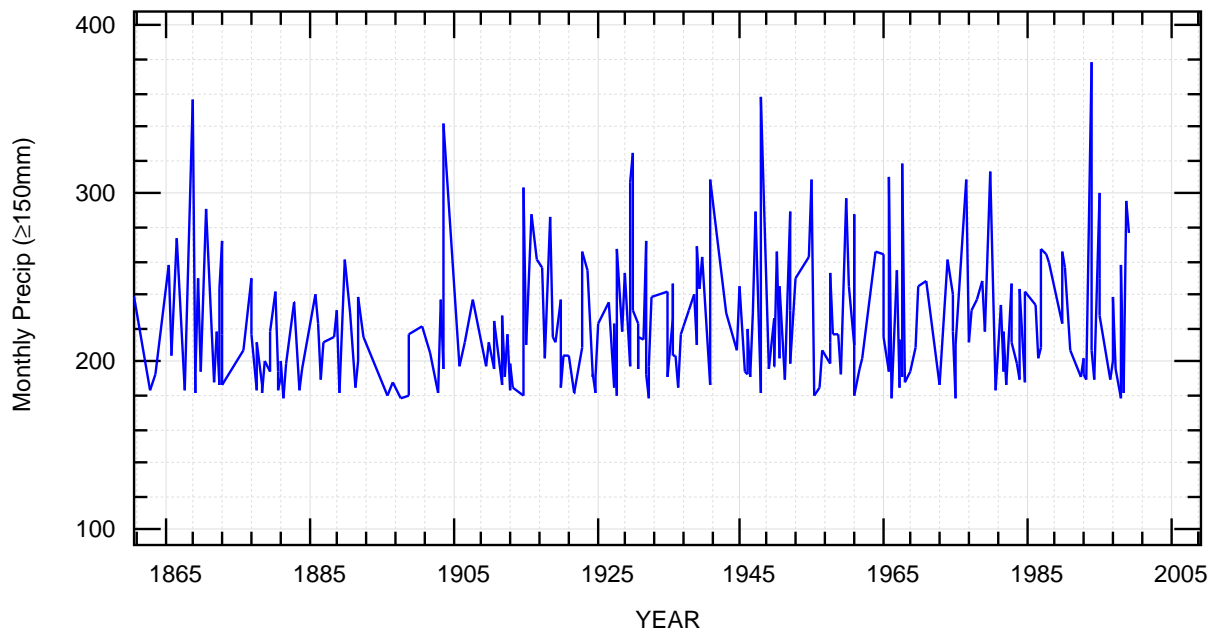

Dee

UK Rainfall \geq ave+1 σ

14/03/20 03:58:21 fz

UK Rainfall \geq ave+2 σ

~/noaa/raingb/exsd.bon