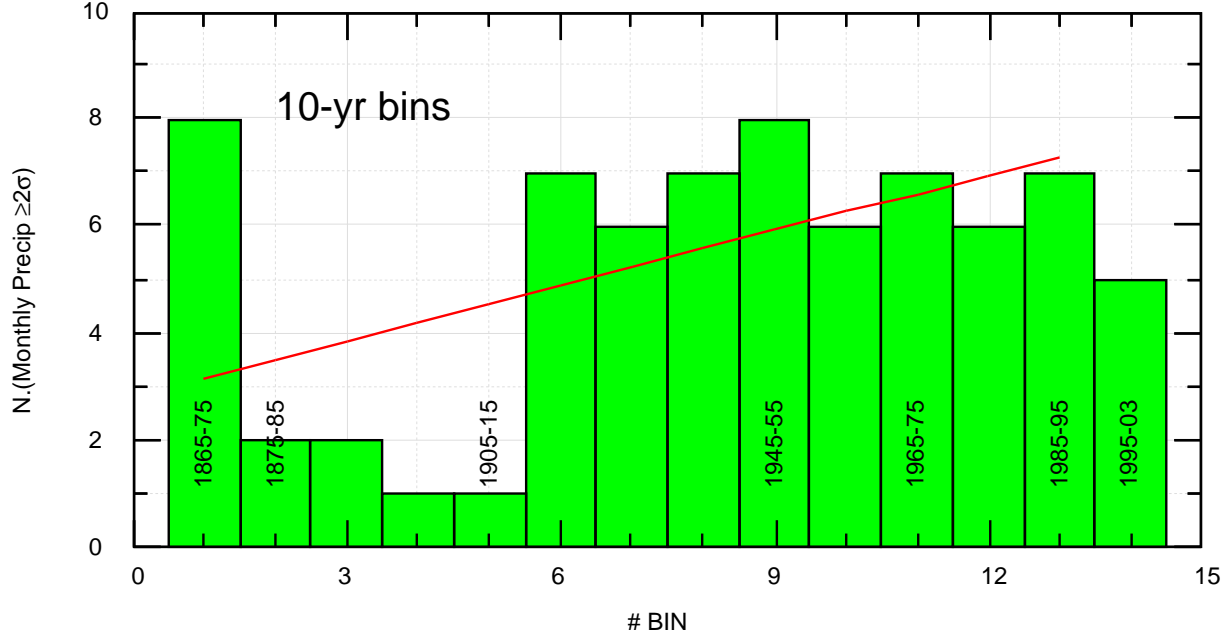

UK Rainfall $\geq 1\sigma$

Dee

16/03/20 01:23:43 fz

UK Rainfall $\geq 2\sigma$

~/noaa/raingb/dee-bin.bon