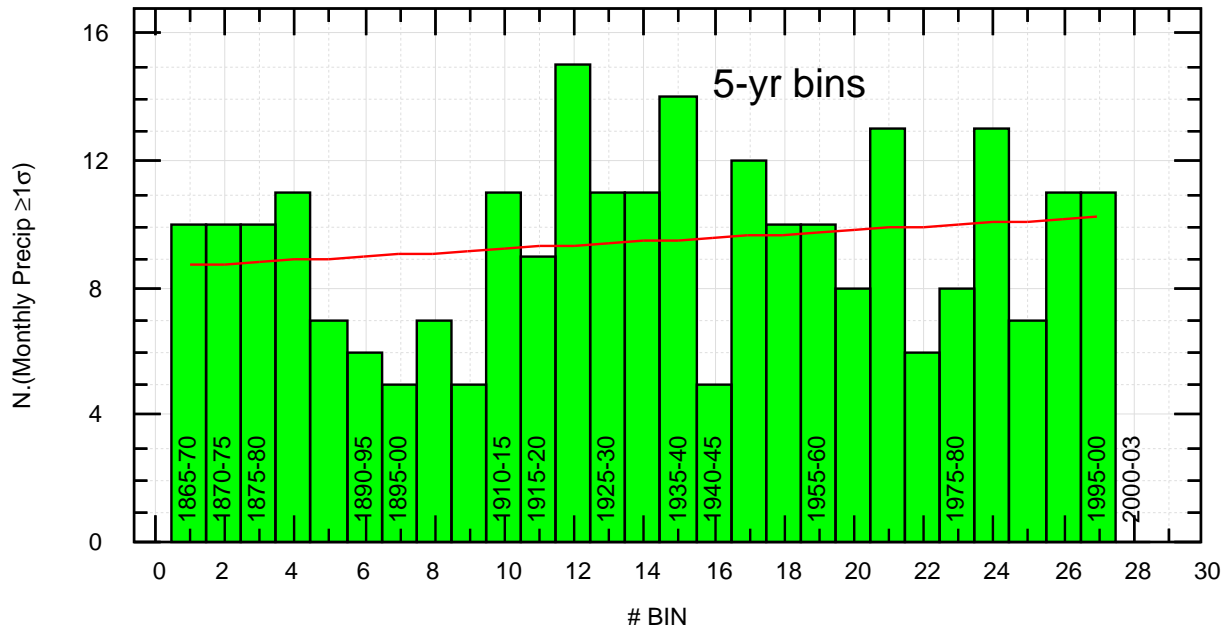

UK Rainfall $\geq 1\sigma$

Dee

16/03/20 01:23:43 fz

UK Rainfall $\geq 2\sigma$

~/noaa/raingb/dee-bin.bon